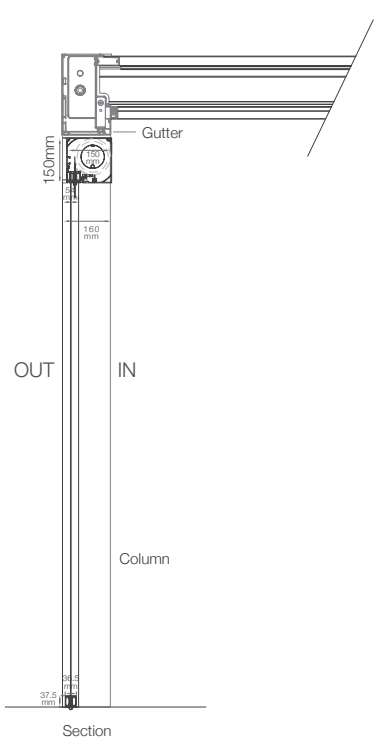

VERTEX ZIP SYSTEM

Vertex Models

VERTEX 95

VERTEX 130

VERTEX 150

Gutter : 120mm
Column : 80x95mm

Vertex 95 & Eva

Gutter : 160mm
Column : 100x130mm

Vertex 130 & LT/XL Models

Gutter : 160mm
Column : 160x160mm

Vertex 150 & Privée

VERTEX ZIP SYSTEM

Vertex Zip System
The minimalist, slimline, contemporary design of the zip system provides comfortable shade and protects against the UV rays. The system includes motorised painted aluminium structure, entirely powder-coated with stainless steel bolts and screws.