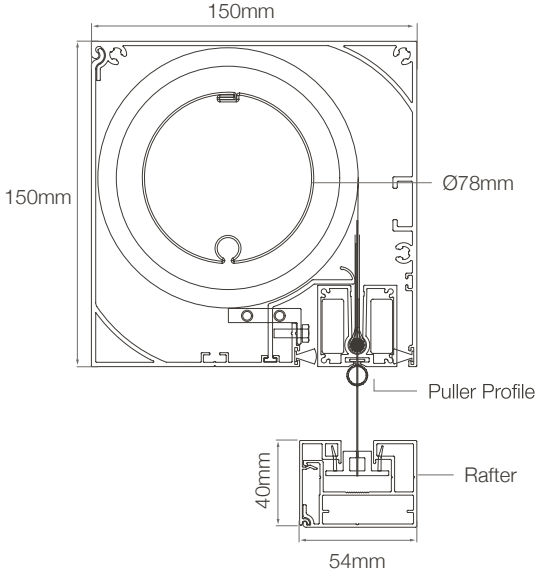

VERTEX ZIP SYSTEM

Vertex Models

VERTEX 95

VERTEX 130

VERTEX 150

Gutter : 120mm
Column : 80x95mm

Vertex 95 & Eva

Gutter : 160mm
Column : 100x130mm

Vertex 130 & LT/XL Models

Gutter : 160mm
Column : 160x160mm

Vertex 150 & Privée

VERTEX ZIP SYSTEM

Vertex Zip System
The minimalist, slimline, contemporary design of the zip system provides comfortable shade and protects against the UV rays. The system includes motorised painted aluminium structure, entirely powder-coated with stainless steel bolts and screws.