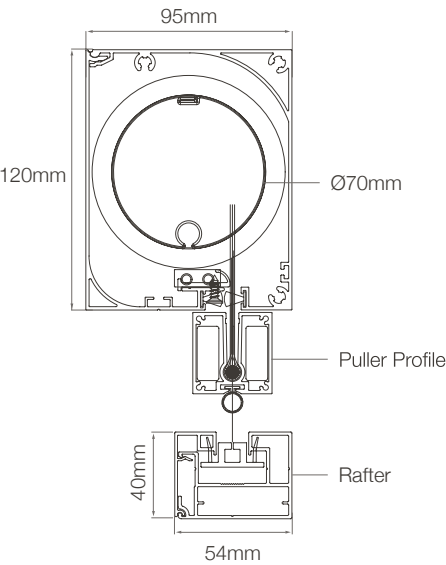

VERTEX ZIP SYSTEM

Vertex Models

VERTEX 95

VERTEX 130

VERTEX 150

Gutter : 120mm
Column : 80x95mm

Vertex 95 & Eva

Gutter : 160mm
Column : 100x130mm

Vertex 130 & LT/XL Models

Gutter : 160mm
Column : 160x160mm

Vertex 150 & Privée

VERTEX ZIP SYSTEM

Vertex Zip System
The minimalist, slimline, contemporary design of the zip system provides comfortable shade and protects against the UV rays. The system includes motorised painted aluminium structure, entirely powder-coated with stainless steel bolts and screws.