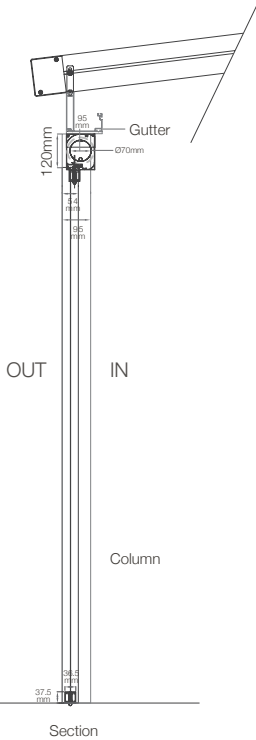

VERTEX ZIP SYSTEM

Vertex Models

VERTEX 95

VERTEX 130

VERTEX 150

Gutter : 120mm
Column : 80x95mm

Vertex 95 & Eva

Gutter : 160mm
Column : 100x130mm

Vertex 130 & LT/XL Models

Gutter : 160mm
Column : 160x160mm

Vertex 150 & Privée

VERTEX ZIP SYSTEM

Vertex Zip System
The minimalist, slimline, contemporary design of the zip system provides comfortable shade and protects against the UV rays. The system includes motorised painted aluminium structure, entirely powder-coated with stainless steel bolts and screws.