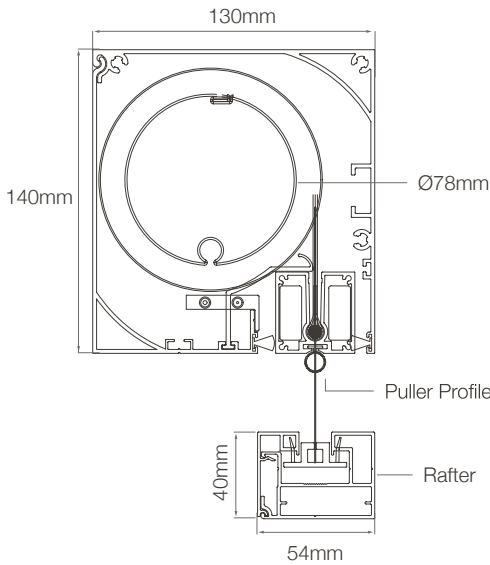

VERTEX ZIP SYSTEM

Vertex Models

VERTEX 95

VERTEX 130

VERTEX 150

Gutter : 120mm
Column : 80x95mm

Vertex 95 & Eva

Gutter : 160mm
Column : 100x130mm

Vertex 130 & LT/XL Models

Gutter : 160mm
Column : 160x160mm

Vertex 150 & Privée

VERTEX ZIP SYSTEM

Vertex Zip System
The minimalist, slimline, contemporary design of the zip system provides comfortable shade and protects against the UV rays. The system includes motorised painted aluminium structure, entirely powder-coated with stainless steel bolts and screws.