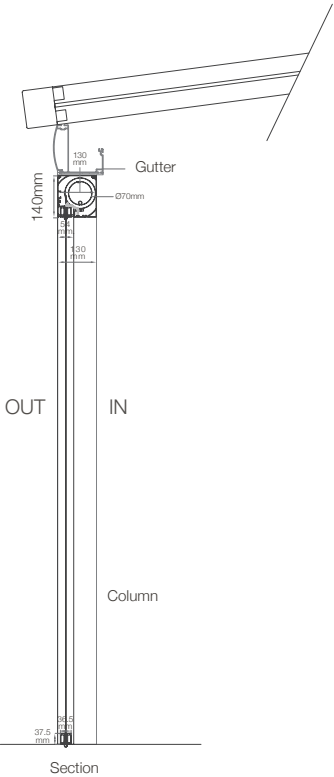

VERTEX ZIP SYSTEM

Vertex Models

VERTEX 95

VERTEX 130

VERTEX 150

Gutter : 120mm
Column : 80x95mm

Vertex 95 & Eva

Gutter : 160mm
Column : 100x130mm

Vertex 130 & LT/XL Models

Gutter : 160mm
Column : 160x160mm

Vertex 150 & Privée

VERTEX ZIP SYSTEM

Vertex Zip System
The minimalist, slimline, contemporary design of the zip system provides comfortable shade and protects against the UV rays. The system includes motorised painted aluminium structure, entirely powder-coated with stainless steel bolts and screws.