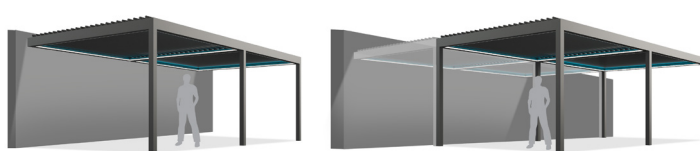

Installation Types

Self Standing Single Module

Self Standing Multiple Modules

Wall Mounting Single Module

Wall Mounting Multiple Modules

Sensors

Rain Sensor

Wind Sensor

Closures

Sapphire

Swind

Violet

Framee

Slidia

Vertex Zip System