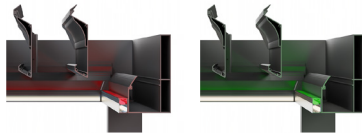

Overview

Operations

↻ Tilting

Lighting Options

Led Stripe Dimmer Lighting

Cool White

Day Light

RGB Led-Hidden Stripe Lighting

Installation Types

Self Standing Single Module

Self Standing Multiple Modules

Wall Mounting Single Module

Wall Mounting Multiple Modules

Sensors

Rain Sensor

Wind Sensor