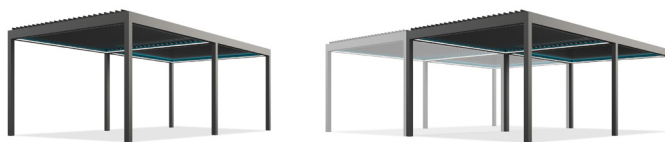

Overview

Operations

↻ Tilting

Lighting Options

Led Stripe Dimmer Lighting

Cool White

Day Light

RGB Led-Hidden Stripe Lighting

Installation Types

Self Standing Single Module

Self Standing Multiple Modules

Wall Mounting Single Module

Wall Mounting Multiple Modules

Sensors

Rain Sensor

Wind Sensor

Closures

Sapphire

Swind

Violet

Framee

Slidia

Vertex Zip System