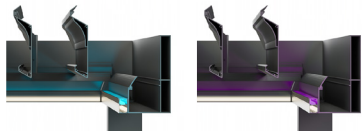

Overview

Operations

↻ Tilting

Lighting Options

Led Stripe Dimmer Lighting

Cool White

Day Light

RGB Led-Hidden Stripe Lighting

Installation Types

Self Standing Single Module

Self Standing Multiple Modules

Wall Mounting Single Module

Wall Mounting Multiple Modules

Sensors

Rain Sensor

Wind Sensor