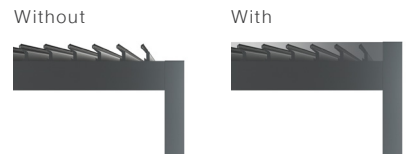

Vertex Zip
System

Operations

LV20

Lighting Options

Led Stripe Dimmer Lighting

RGB Led-Hidden Stripe Lighting

Optional

Insulation Foam

Edge Cover Profile

Installation Types

Self Standing Single Module

Self Standing Multiple Modules

Wall Mounting Single Module

Wall Mounting Multiple Modules

Sensors

Rain Sensor 