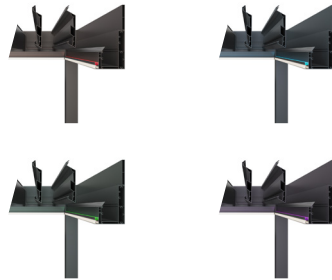

Vertex Zip
System

Operations

LV20

Lighting Options

Led Stripe Dimmer Lighting

RGB Led-Hidden Stripe Lighting

Optional

Insulation Foam

Edge Cover Profile

Installation Types

Self Standing Single Module

Self Standing Multiple Modules

Wall Mounting Single Module

Wall Mounting Multiple Modules

Sensors

Rain Sensor 