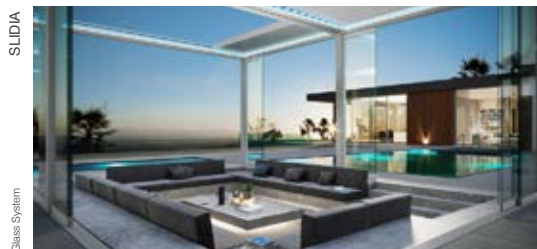

NEW MODELS 2021